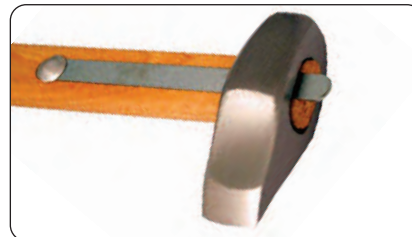

# Shoe Making Tools

Jim Blurton Farrier Tools

Centre Punch

City Head Punch

Clipping (Bob) Punch

E Head Punch

Stud Punch 5.16's

Stud Punch 3.8's

Guide Fuller

Wood Hand City Head, E and Concoave Stamp

Hunter Fuller

Roadster Fuller

Rounding Hammer 2.5lbs

Rounding Hammer 2lb

Sledge Hammer

Gunnar Hammer

Welded Handle Plain Stamp

Hunter Block

Cross Pein Hammer

Tongs

Welded Handle E Head stamp