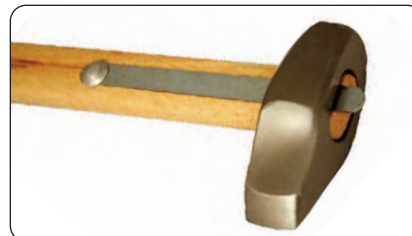

# Shoe Making Tools

Jim Blurton Farrier Tools

Centre Punch

City Head Punch

Clipping (Bob) Punch

E Head Punch

Stud Punch 5.16's

Stud Punch 3.8's

Guide Fuller

Wood Hand City Head, E and Concoave Stamp

Hunter Fuller

Roadster Fuller

Rounding Hammer 2.5lbs

Rounding Hammer 2lb

Sledge Hammer

Gunnar Hammer

Welded Handle Plain Stamp

Hunter Block

Cross Pein Hammer

Tongs

Welded Handle E Head stamp